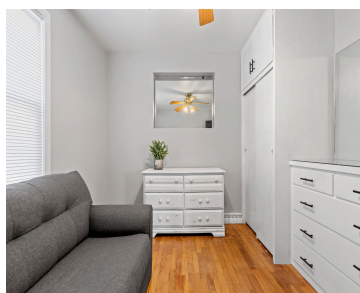

# 1024 BELL AVENUE, APPLETON, WI, 54914

<https://www.adashunjones.com>

1024 BELL Avenue,  
APPLETON, WI,  
54914

\$204,900

Don't miss your chance to own this adorable Cape Cod full of charm and modern touches! Step inside to find a spacious living room perfect for relaxing or entertaining guests, plus an open, sun-filled kitchen you're sure to love. This home also features stylish vinyl plank flooring, a sleek walk-in shower, and a cozy upstairs...

## Room Sizes

Room type	Dimensions	Level
Bedroom 1	11x10	Upper
Bedroom 2	9x10	Main
Kitchen	15x15	Main
Living Or Great Room	10x22	Main
Other Room	8x10	Upper

---