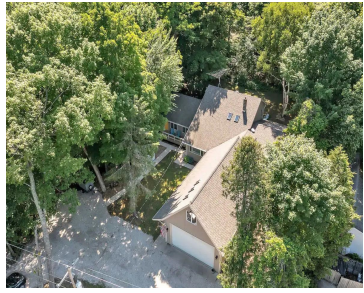

# 12647 STATE HIGHWAY 42, ELLISON BAY, WI, 54210

<https://www.adashunjones.com>

12647 STATE  
HIGHWAY 42,  
ELLISON BAY, WI,  
54210

**\$599,900**

Discover your next opportunity here! Nestled in the heart of Door County, this charming property offers the perfect location situated on a picturesque lot in Ellison Bay! Conveniently located near local attractions, shops, restaurants, Washington Island ferry, making it easy to explore all that Door County has to offer. Currently being ran as an upper/lower...

- Residential Income
- COMMERCIAL, Multifamily
- Active
- 3084 sq ft

**Zaid**  
Keller Williams Green Bay

---