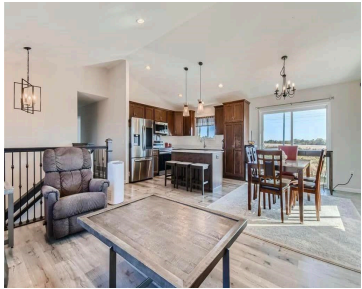

136 WHEAT FIELD LANE, NEW RICHMOND, WI, 54017

<https://www.adashunjones.com>

136 WHEAT FIELD Lane, NEW RICHMOND, WI, 54017

\$410,000

Impeccable 2018 construction meets luxurious living in this breathtaking 4-bedroom, 3-bathroom estate! Pristine one-owner property boasts modern elegance, smart home features, and exceptional craftsmanship. Close to city with a country feel. Don't let this one get away!