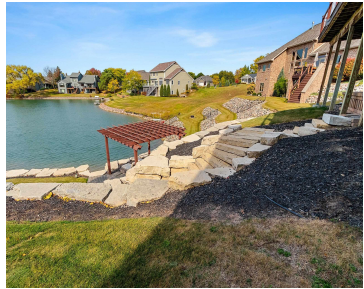

1655 SONATA DRIVE, GREEN BAY, WI, 54311

<https://www.adashunjones.com>

1655 SONATA
Drive, GREEN BAY,
WI, 54311

Welcome home to this stunning property located on Lake Largo. Watch gorgeous sunsets from expansive deck which runs across the entire first floor. Plenty of outdoor entertaining space off the walk-out lower level as well as the pergola by the lake. Fantastic open concept floorplan features a spacious kitchen, living room, dining room, and 3...