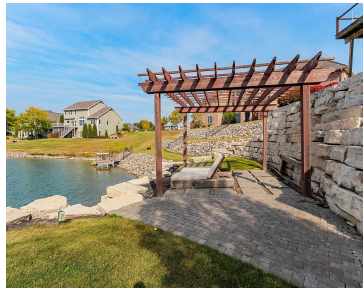

1655 SONATA DRIVE, GREEN BAY, WI, 54311

<https://www.adashunjones.com>

1655 SONATA
Drive, GREEN BAY,
WI, 54311

Welcome home to this stunning property located on Lake Largo. Watch gorgeous sunsets from expansive deck which runs across the entire first floor. Plenty of outdoor entertaining space off the walk-out lower level as well as the pergola by the lake. Fantastic open concept floorplan features a spacious kitchen, living room, dining room, and 3...