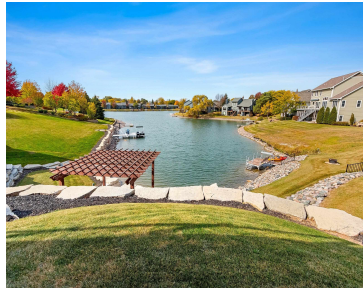

1655 SONATA DRIVE, GREEN BAY, WI, 54311

<https://www.adashunjones.com>

1655 SONATA
Drive, GREEN BAY,
WI, 54311

Welcome home to this stunning property located on Lake Largo. Watch gorgeous sunsets from expansive deck which runs across the entire first floor. Plenty of outdoor entertaining space off the walk-out lower level as well as the pergola by the lake. Fantastic open concept floorplan features a spacious kitchen, living room, dining room, and 3...