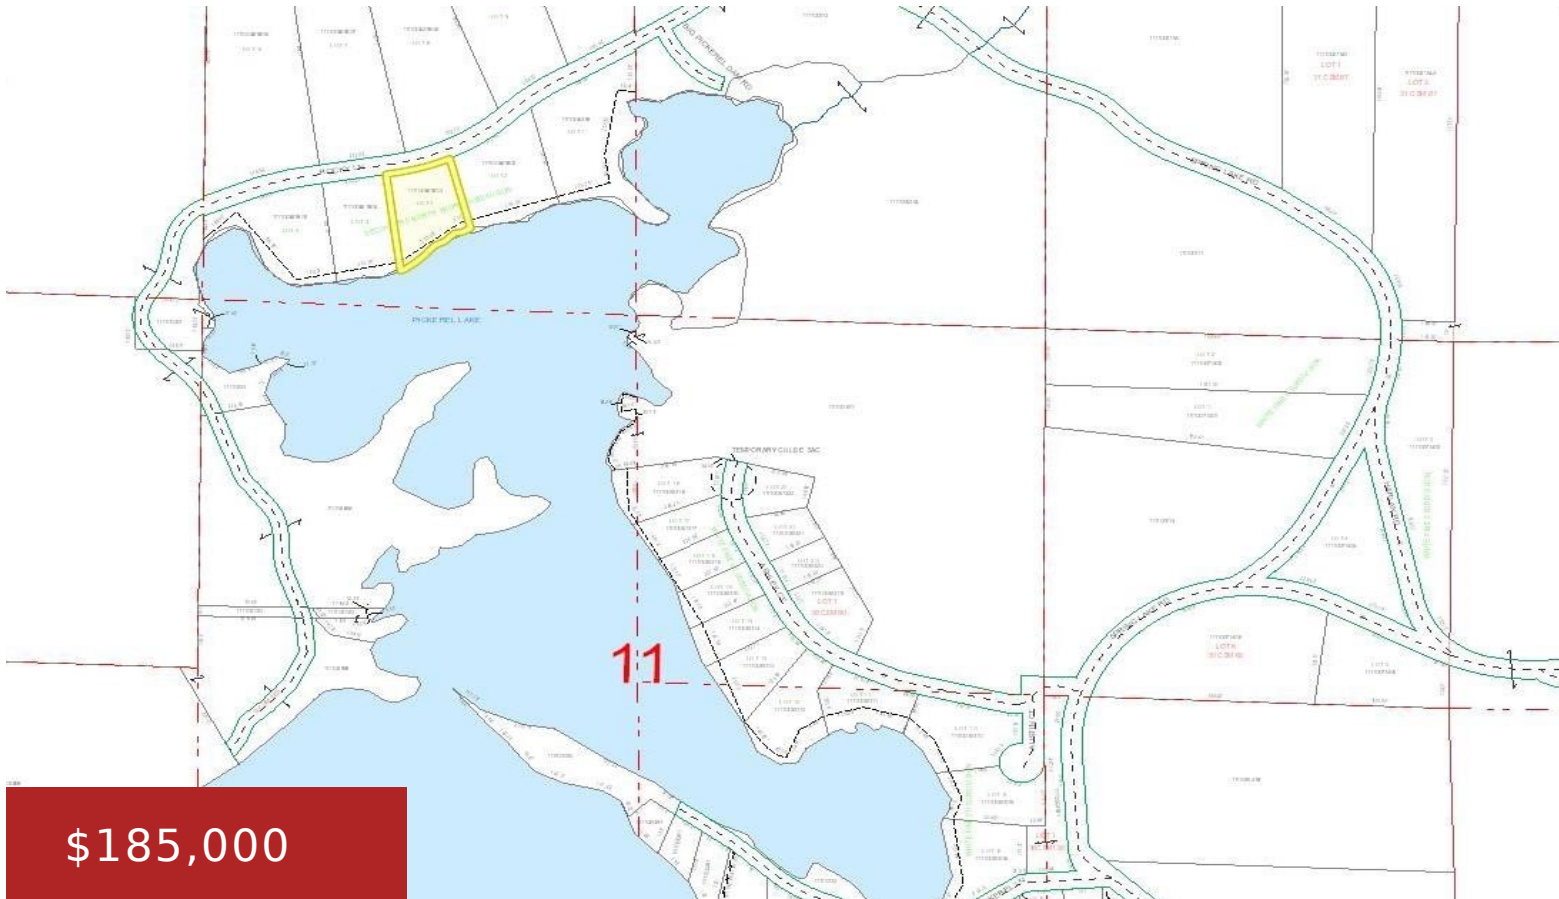

# 18912 ROCKY LANE, TOWNSEND, WI, 54175

<https://www.adashunjones.com>

18912 ROCKY Lane,  
Townsend, WI,  
54175

**\$185,000**

Wooded waterfront lot on nearly 1 1/2 acres with over 260' of frontage on northern Oconto Cty's Pickerel Lake. The lake is fully recreational; this lot sits in a quiet cove area that allows pontoon access and docking at the included aluminum pier. Many improvements already made - drilled well, 200 amp electric to pedestal...