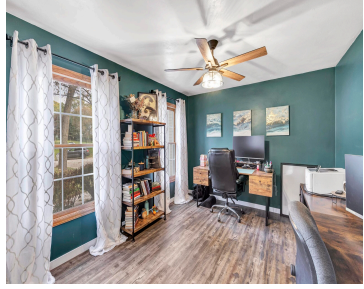

300 MICHELLE COURT, GREEN BAY, WI, 54302

<https://www.adashunjones.com>

300 MICHELLE
Court, Green Bay,
WI, 54302

\$355,000

Just minutes from Baird Creek - you'll love everything this spacious cul-de-sac home has to offer! Inviting living areas with a wonderful wooded view. The newly remodeled kitchen features white cabinets, ample storage including lots of pullouts and all soft close and complete with a formal dining room. Owner's suite features a generous walk-in closet...

- 3 beds
- 4 baths
- Residential
- Residential
- Closed
- 2619 sq ft

Joy
Shorewest, Realtors

Features

GarageYN: No

FireplaceYN: No

Features: Gas,One

Below Grade Finished Area, sq ft: 750

Inclusions: Refrigerator, stove, dishwasher, microwave