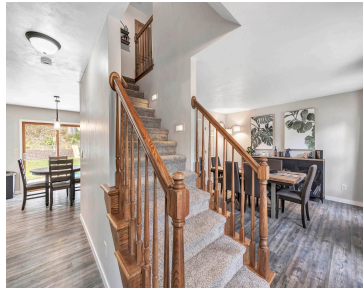

300 MICHELLE COURT, GREEN BAY, WI, 54302

<https://www.adashunjones.com>

300 MICHELLE
Court, Green Bay,
WI, 54302

\$355,000

Just minutes from Baird Creek - you'll love everything this spacious cul-de-sac home has to offer! Inviting living areas with a wonderful wooded view. The newly remodeled kitchen features white cabinets, ample storage including lots of pullouts and all soft close and complete with a formal dining room. Owner's suite features a generous walk-in closet...