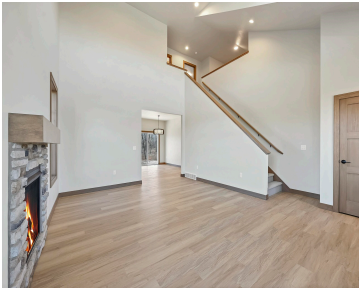

420 RAINBOW COURT, HOWARD, WI, 54303

<https://www.adashunjones.com>

420 RAINBOW
Court, Howard, WI,
54303

This stunning two-story home offers 1,841 square feet of thoughtfully designed living space. With three bedrooms and two and a half baths. The welcoming covered porch leads you into a bright and airy interior, featuring an inviting upstairs loft that can serve as a playroom, office, or additional living area. The masters suite offers a...