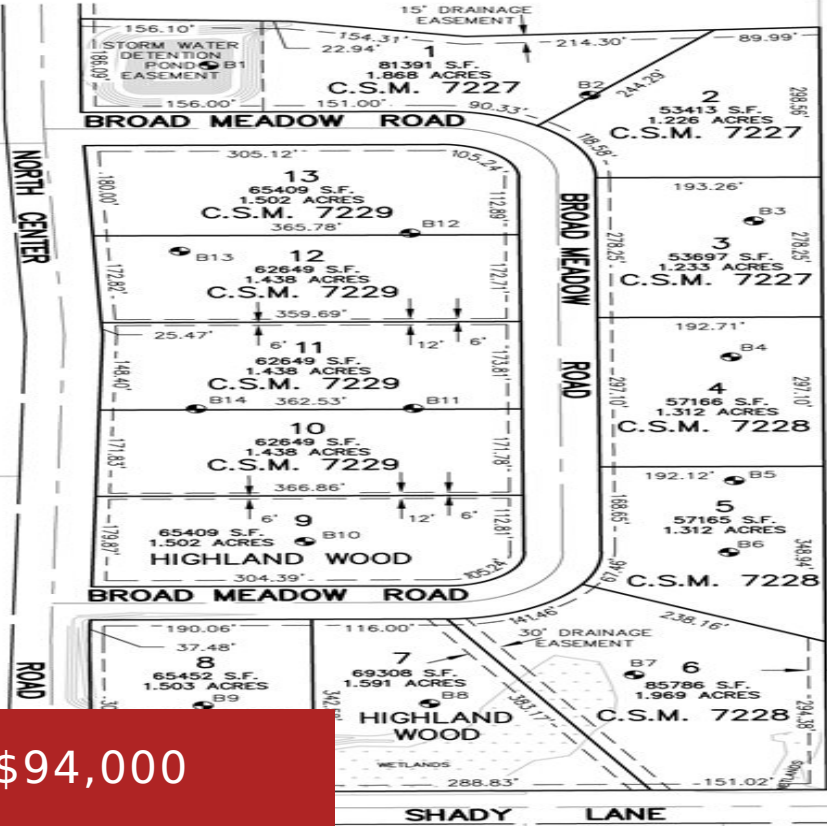

HIGHLAND WOOD
 TOWN OF CLAYTON, WINNEBAGO COUNTY, WISCONSIN

\$94,000

Large building sites in the Town of Clayton. Natural gas, electricity, telephone and cable on site. Neenah schools. Great country location!

- Land
- Residential, Vacant Land/Acreage
- Active

Tim
 Wrase Realty

Features

GarageYN: No

FireplaceYN: No

Lot Features: Rural -
Subdivision

AttachedGarageYN: No

PoolPrivateYN: No