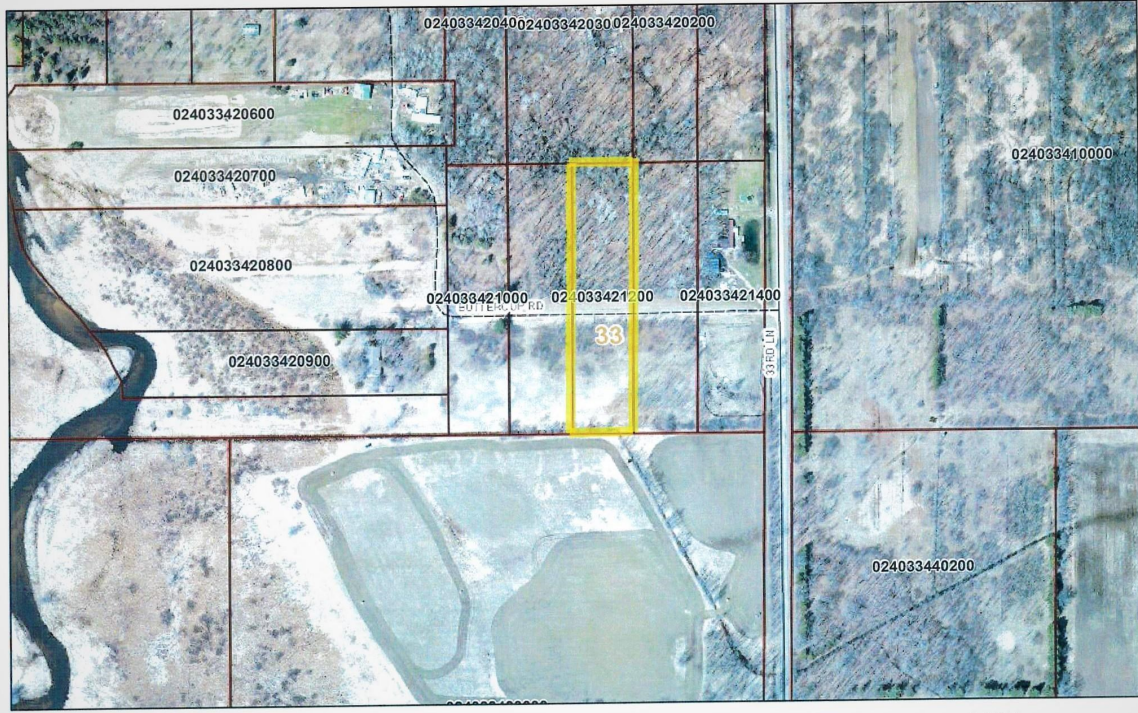

BUTTERCUP ROAD, BERLIN, WI, 54963

https://www.adashunjones.com

BUTTERCUP Road,
BERLIN, WI, 54963

Buttercup Rd_2.25 Acres

4/4/2024 2:45:06 PM

- Image
- Red: Band_1
- Green: Band_2
- Blue: Band_3

$25,000