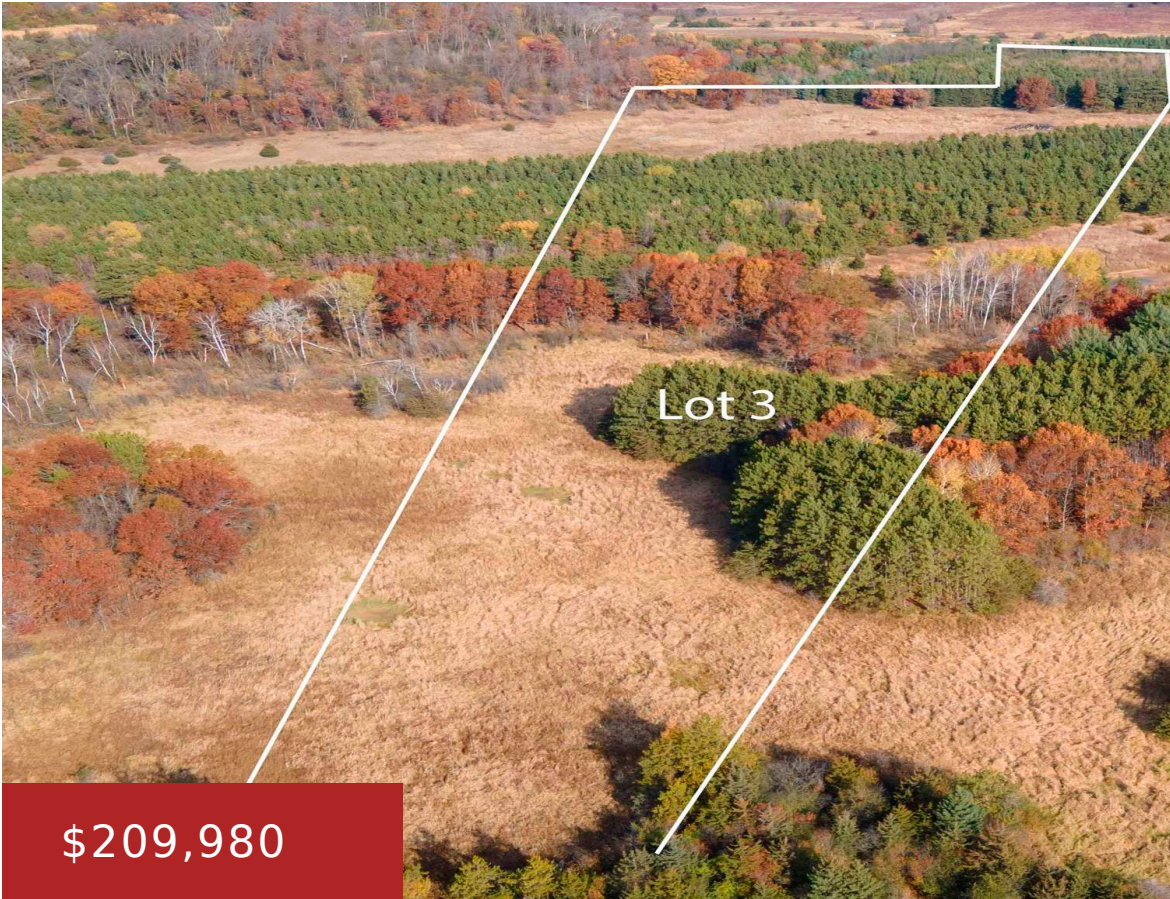

COUNTY ROAD CC 3, GREEN LAKE, WI, 54941

<https://www.adashunjones.com>

COUNTY ROAD CC
3, Green Lake, WI,
54941

You will find this 25 acres of prime hunting and recreational property in gorgeous Green Lake County. Less than one hour from Interstate 41, 1.5 hours from Milwaukee area and an hour from the Madison area. The dense mix of hardwoods, pine and open offer exceptional hunting and recreation potential. The mix of high ground...

- Land
- Agricultural, Vacant Land/Acreage
- Closed

Thomas
First Weber, Inc.

Robin
First Weber, Inc.

Features

GarageYN: No

FireplaceYN: No

Lot Features: Level, Rural - Not Subdivision, Wetlands, Wooded

Tax Amount: 2416.14