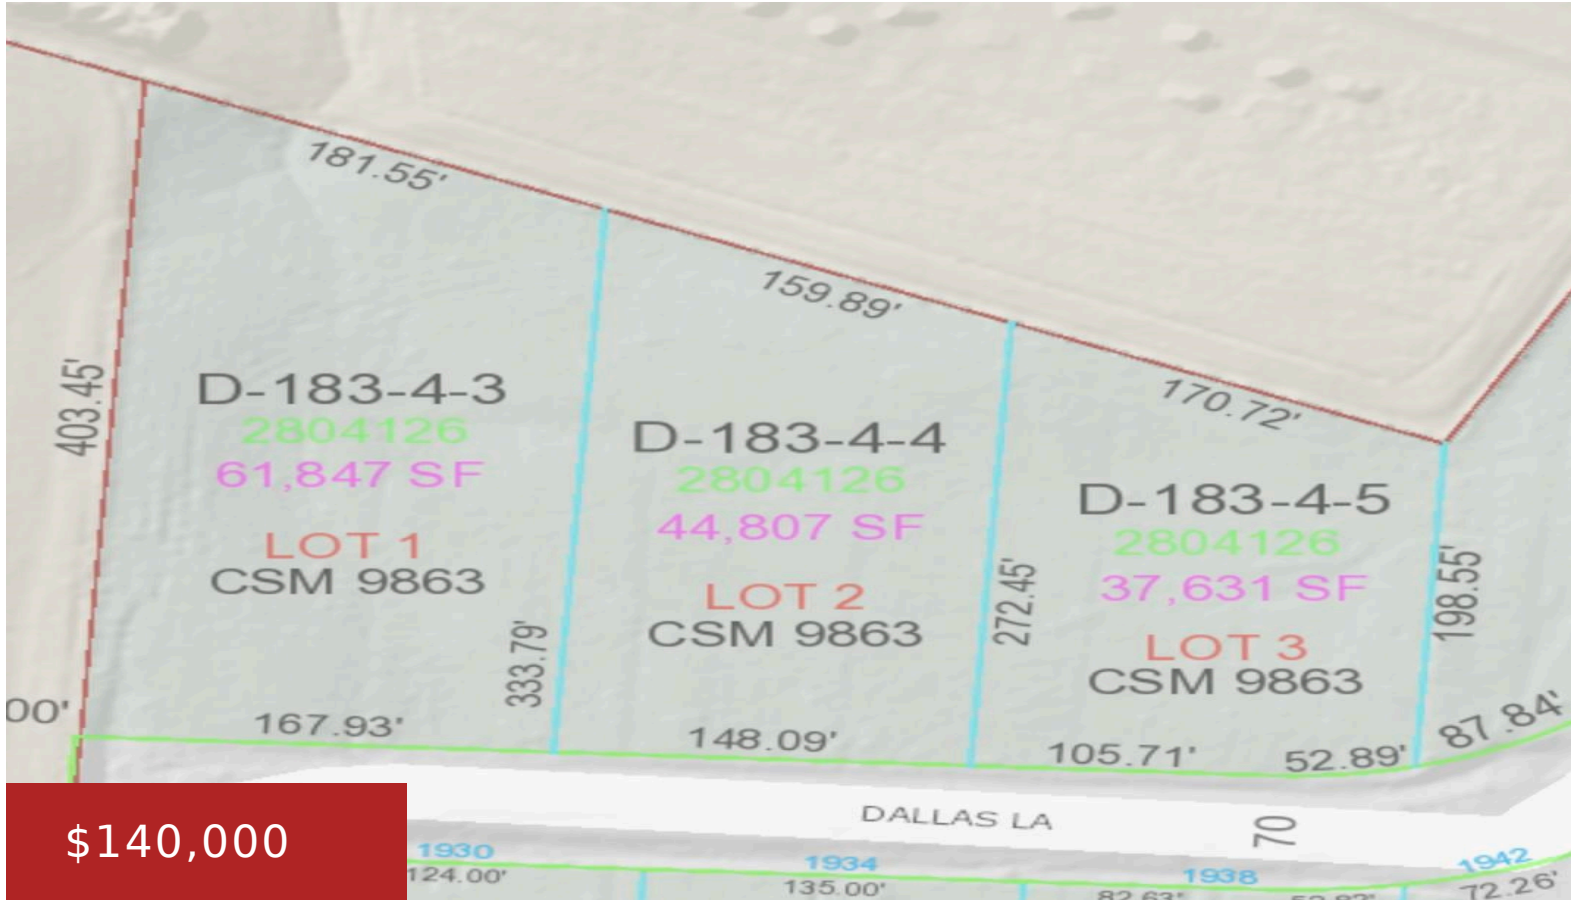

# DALLAS LANE, DE PERE, WI, 54115

https://www.adashunjones.com

DALLAS Lane, DE PERE, WI, 54115

Beautifully wooded lot with lower level exposure possible in Ledgeview! Lot also backs up to a tree farm and is on a dead end road. Wildlife galore!

**Shawna**  
First Weber, Inc.

- Land
- Residential, Vacant Land/Acreage
- Active

---