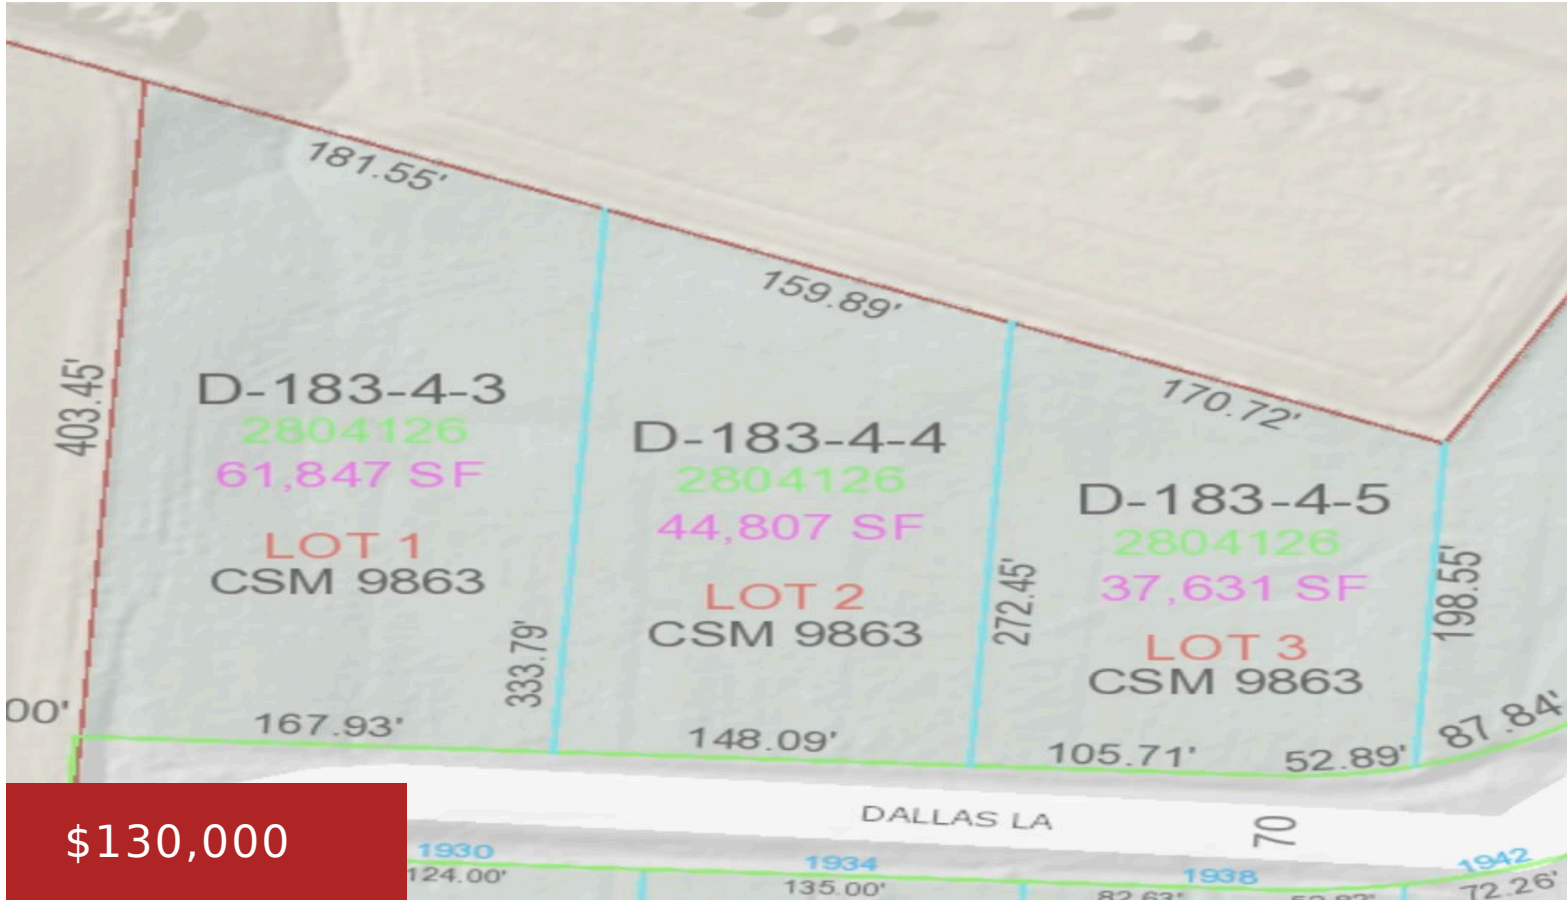

DALLAS LANE, DE PERE, WI, 54115

https://www.adashunjones.com

DALLAS Lane, DE PERE, WI, 54115

Beautifully wooded lot with lower level exposure possible in Ledgeview! Lot also backs up to a tree farm and is on a dead end road. Wildlife galore!

Shawna
First Weber, Inc.

- Land
- Residential, Vacant Land/Acreage
- Active

Features

GarageYN: No

FireplaceYN: No

Lot Features: Exposed LL Possible, Wooded

AttachedGarageYN: No

PoolPrivateYN: No