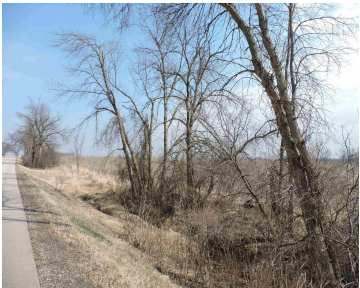

# EDGEWATER RIDGE ROAD, OMRO, WI, 54963

<https://www.adashunjones.com>

**EDGEWATER RIDGE**  
Road, OMRO, WI,  
54963

**\$79,900**

This 6.07 acres located in The Town of Rushford is a great opportunity for those who love nature and want to build your dream home, plus have some space to roam. Close to Omro, Berlin, Oshkosh and the Fox Valley. Per seller, well and septic would be needed. Seller is not aware of any prior...