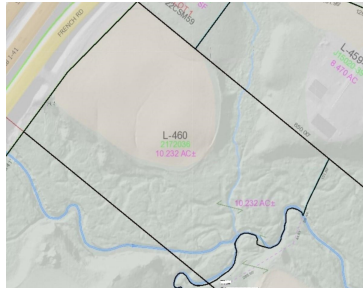

FRENCH ROAD, DE PERE, WI, 54115-0000

<https://www.adashunjones.com>

FRENCH Road, DE PERE, WI, 54115-0000

\$500,000

Looking for high exposure in a rapidly growing area? Excellent development potential with high visibility to Hwy 41 in the Town of Lawrence with easy access to Hwy 41. Property includes 10.231 acres: 41 frontage, mix of Agricultural & Undeveloped woods with mature trees, S Branch of Ashwaubenon Creek through property with some wetlands. Wisconsin...

- Land
- Agricultural, Other-See Remarks, Vacant Land/Acreage
- Active

Adam
Resource One Realty, LLC

Features

GarageYN: No

FireplaceYN: No

Lot Features: Other

Tax Amount: 51.09

AttachedGarageYN: No