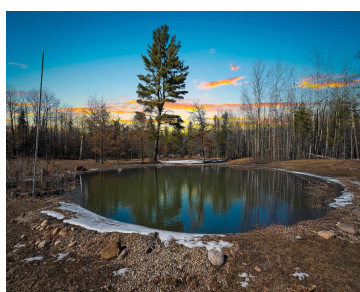

N12227 PIKE RIVER ROAD, WAUSAUKEE, WI, 54177

<https://www.adashunjones.com>

N12227 PIKE RIVER
Road, WAUSAUKEE,
WI, 54177

\$399,900

Escape to your own slice of paradise with this stunning 2 bed, 2 bath log cabin on 19.44 wooded acres! Soaring ceilings, a dramatic stone wall, & teak flooring set the tone inside, while huge windows & patio doors bring the outdoors in. The primary suite includes a walk-in closet, private bath, & porch access....

Tax Amount: 2886.76

AttachedGarageYN: No

PoolPrivateYN: No

Lot Features: Horses Allowed, Rural - Not
Subdivision, Wooded

Above Grade Finished Area, sq ft: 1502

Inclusions: Refrigerator,
Oven/Range, Dishwasher, Microwave,
Washer, Dryer, (2) A/C units, Freezer, LP
Tank, Softener, Pond liner, Gray Cabinet,
Exerciser, Fridge in Shed