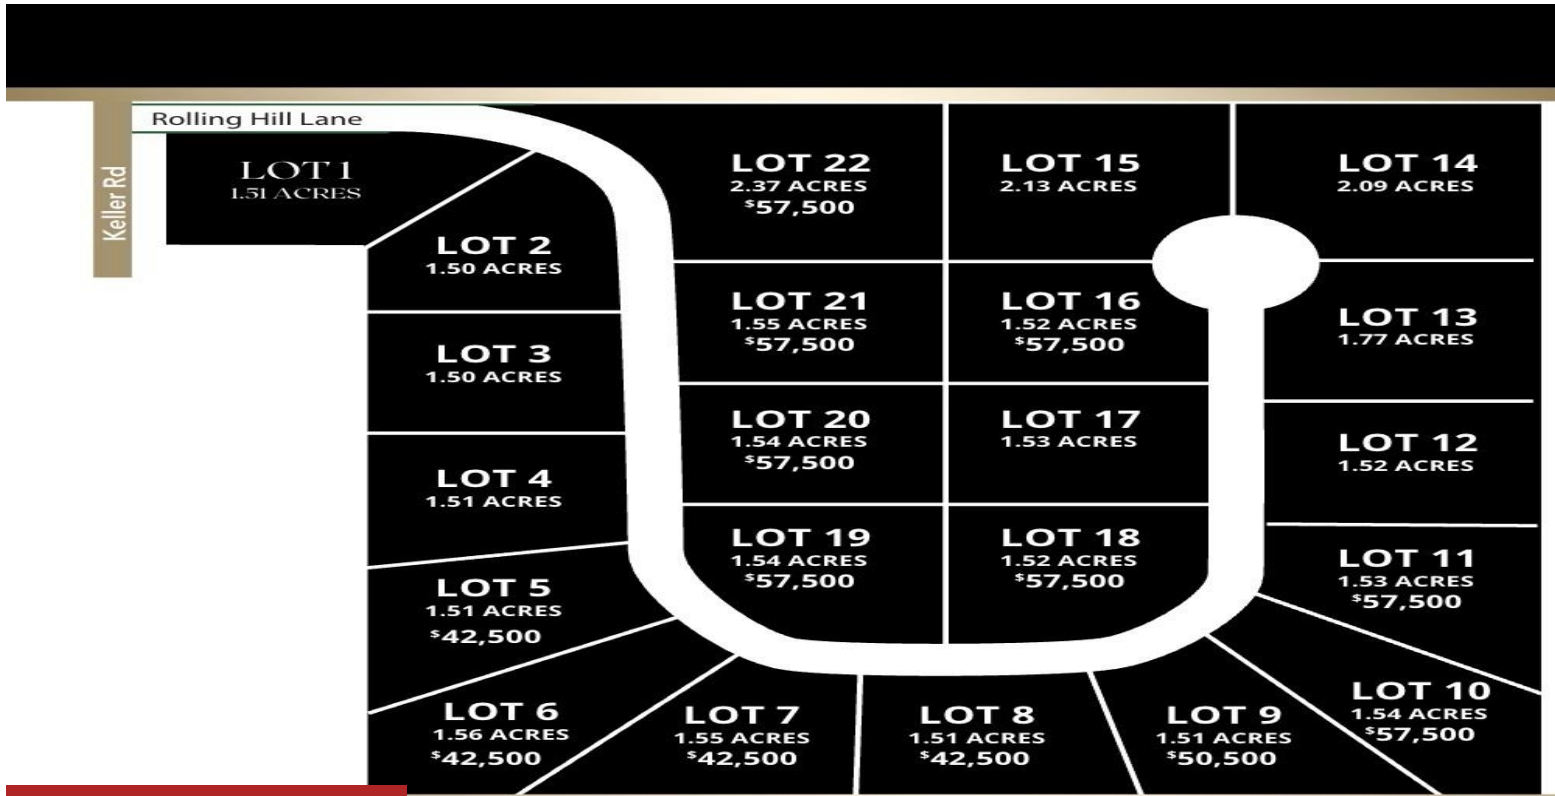

# ROLLING HILLS LANE, MARINETTE, WI, 54143

<https://www.adashunjones.com>

ROLLING HILLS  
Lane, MARINETTE,  
WI, 54143

**\$57,500**

Discover the perfect canvas for your dream home in the serene and picturesque Rolling Hills Estates subdivision, located in the charming town of Peshtigo. These prime lots offer an incredible opportunity to build your future residence in a community that seamlessly blends the tranquility of country living with the sophistication of modern amenities. Nestled just...

## Features

**GarageYN:** No

**FireplaceYN:** No

**Lot Features:** Rural - Subdivision

**Tax Amount:** 355.81

**AttachedGarageYN:** No

**PoolPrivateYN:** No

**Utilities:** Cable Available, Gas