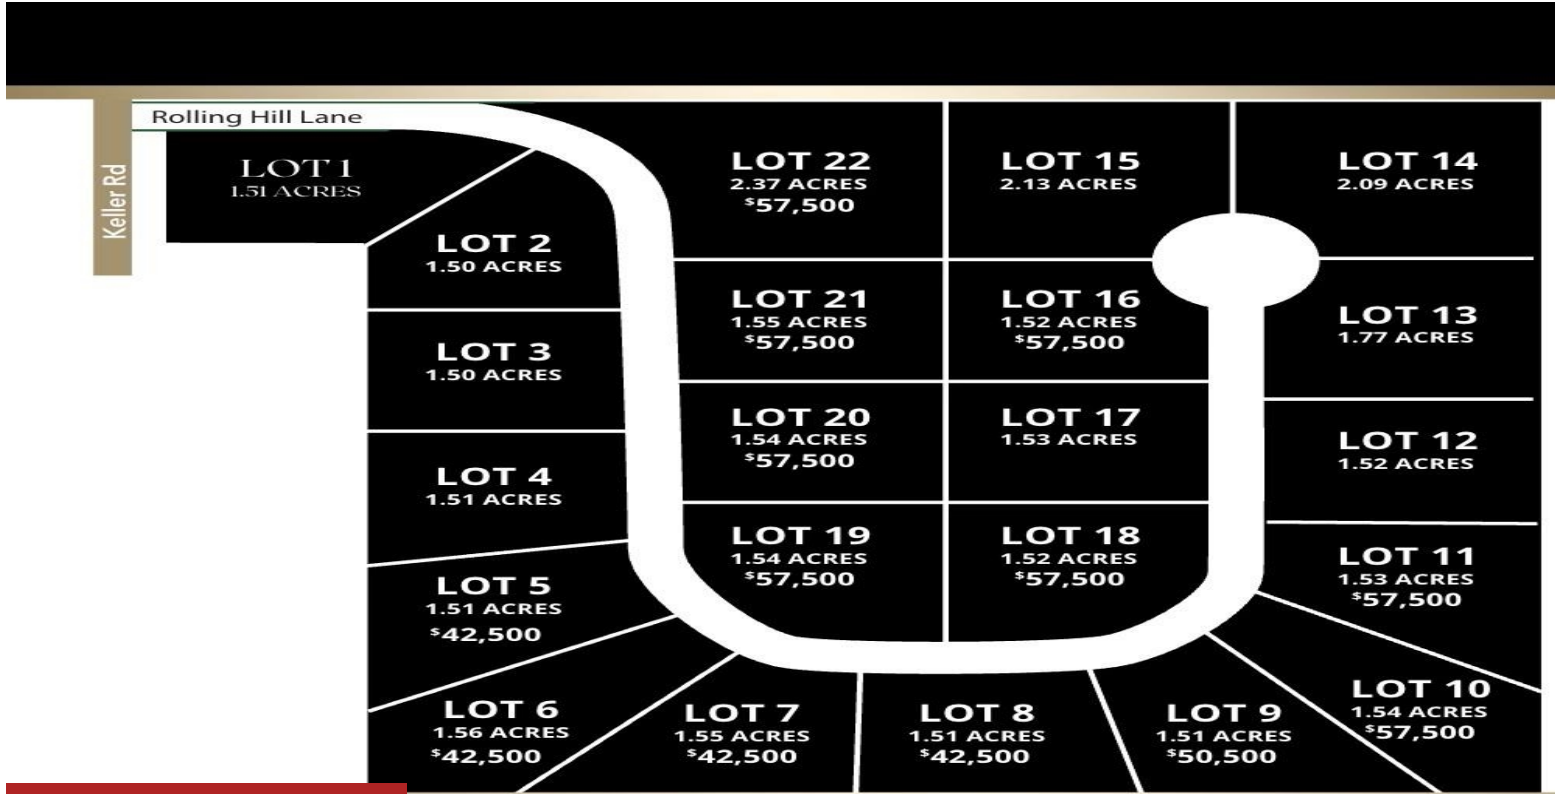

# ROLLING HILLS LANE, MARINETTE, WI, 54143

https://www.adashunjones.com

ROLLING HILLS  
Lane, MARINETTE,  
WI, 54143

\$50,500

Discover the perfect canvas for your dream home in the serene and picturesque Rolling Hills Estates subdivision, located in the charming town of Peshtigo. These prime lots offer an incredible opportunity to build your future residence in a community that seamlessly blends the tranquility of country living with the sophistication of modern amenities. Nestled just...

## Features

**GarageYN:** No

**FireplaceYN:** No

**Lot Features:** Rural - Subdivision

**Tax Amount:** 357.29

**AttachedGarageYN:** No

**PoolPrivateYN:** No

**Utilities:** Cable Available, Electricity Available, Gas