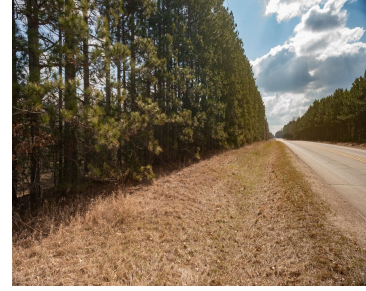

# W10460 COUNTY ROAD JJ, WAUTOMA, WI, 54982

<https://www.adashunjones.com>

**\$149,900**

Mecan River frontage with 10 wooded acres. Adventurers Wanted. Create your rustic seclusion. Trout fish, camp, just wander in the woods. Road frontage makes this one a building site. Perc test on file. Certified Survey creates defined lot lines. Rustic 10 x 10 cabin could be upgraded to a great deer station or storage. If...