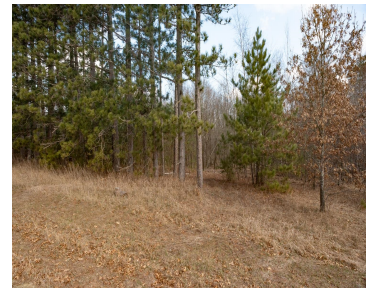

# W10460 COUNTY ROAD JJ, WAUTOMA, WI, 54982

<https://www.adashunjones.com>

**\$149,900**

Mecan River frontage with 10 wooded acres. Adventurers Wanted. Create your rustic seclusion. Trout fish, camp, just wander in the woods. Road frontage makes this one a building site. Perc test on file. Certified Survey creates defined lot lines. Rustic 10 x 10 cabin could be upgraded to a great deer station or storage. If...