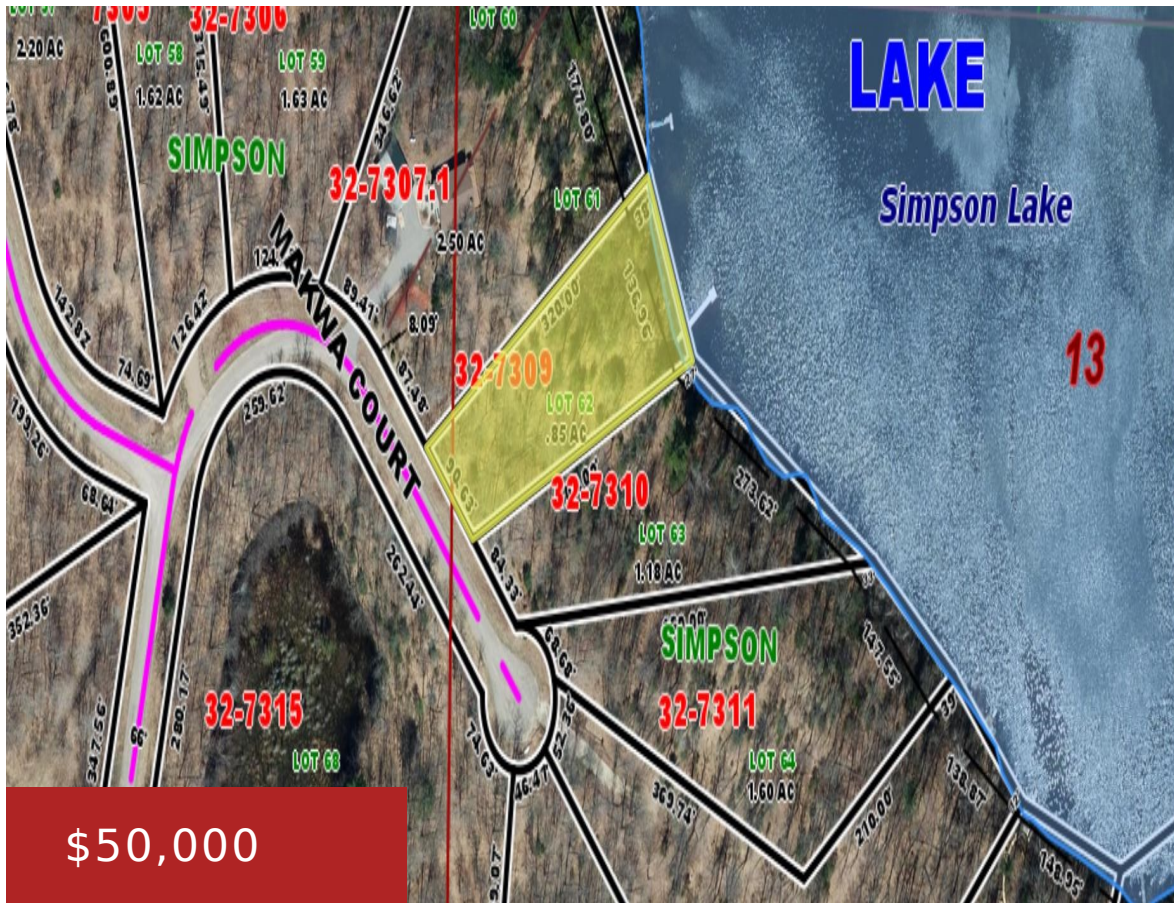

W9795 MAKWA COURT, CRIVITZ, WI, 54114

<https://www.adashunjones.com>

W9795 MAKWA
Court, CRIVITZ, WI,
54114

\$50,000

Water-frontage on Simpson Lake ! Here's a chance to own a parcel on Simpson Lake with 137 ft. of frontage! Enjoy the scenic views over looking the lake while enjoying a picnic on the 14.5x14.5 deck watching nature.Walk the trail to the lake where an updated 56 ft. dock is ready for you to enjoy...

- Land
- Residential, Vacant Land/Acreage
- Active

Debra
Pine Cone Realty LLC

Features

GarageYN: No

FireplaceYN: No

Lot Features: Cul-De-Sac

Tax Amount: 332.61

AttachedGarageYN: No