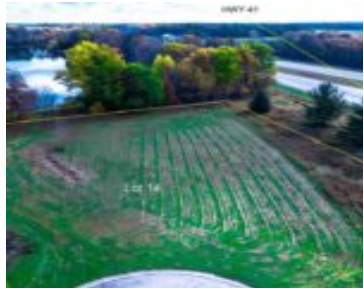

WHITE TAIL DRIVE C14, FREMONT, WI, 54940

<https://www.adashunjones.com>

WHITE TAIL Drive
C14, Fremont, WI,
54940

Location, Location, Location! Great opportunity in Fremont, Come check out the area's best kept secret located minutes from the Fox Valley. Affordable Commercial lot prices with Waste Available to Site = Laterals. Accessible to the highway & distinct visibility. Close to downtown Fremont and local amenities. Call today for more details!